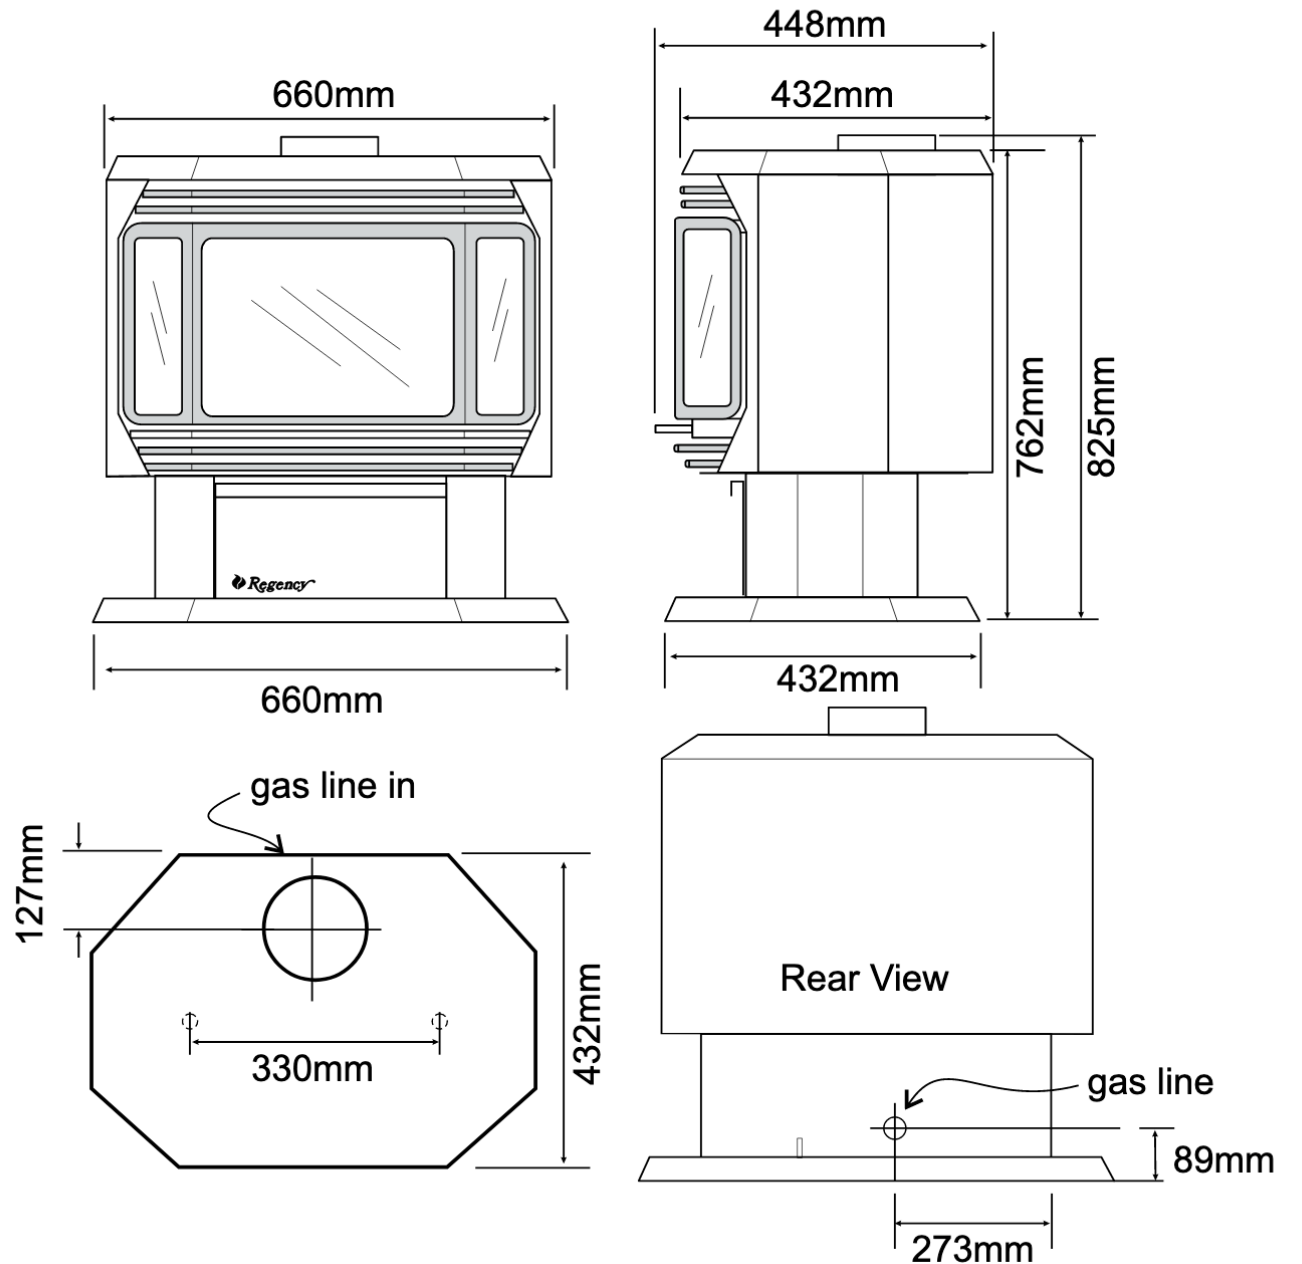

LIVING FIRE

dimensions

Regency gas log fire dimensions

Pivot Stove & Heating Co
pivotstove.com.au